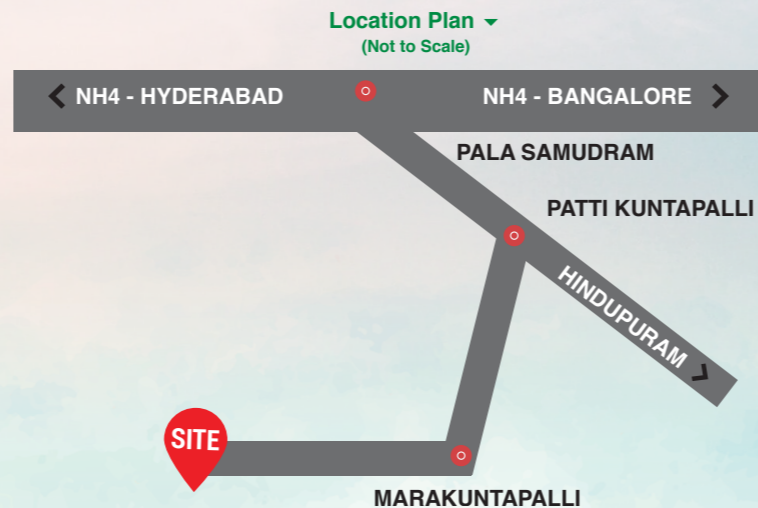

SURROUNDING HIGHLIGHTS

8km	Greatway International School	30km	KIA Car Factory
18km	Hindupur	50km	Puttaparthi
20km	Penukonda	95km	Ananthapur
25km	BHEL Upcoming Company	100km	Bangalore International Airport
25km	Lepakshi		

TRISHAKTHI
HOMES CONSULTANCY PRIVATE LTD

Registered Office:
H.No.3-11-494, Plot No.13&20, 3rd Floor, Shiva Ganga Colony, Opp. Street to Reliance Petrol Bunk, Rajiv Gandhi Nagar, L.B. Nagar, Hyderabad - 500 074, Telangana, India

Administrative Office:
Trishakthi Towers, Plot No.21, Road No.4A, Janardhana Hills, Gachibolwi, Beside Lane to South India Shopping Mall, Hyderabad - 500032, Telangana, India

MORE DETAILS CONTACT